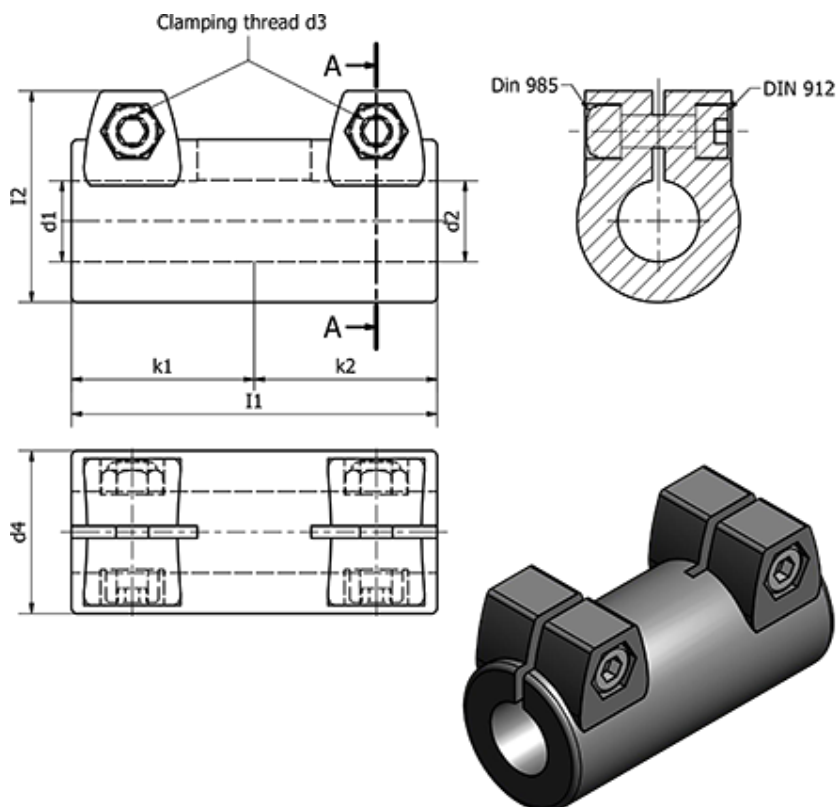

Article number: 20242B25B252SW

Description: E+G Connecting tubes - GN 242-B25-B25-2-SW

Measures

Clamping kit for d3 = GN 911-M8-32

d1 = B25

d2 = B25

d3 = M8

d4 = 40

l1 = 90

l2 = 52

k1 = 45

k2 = 45

Weight (g) = 204